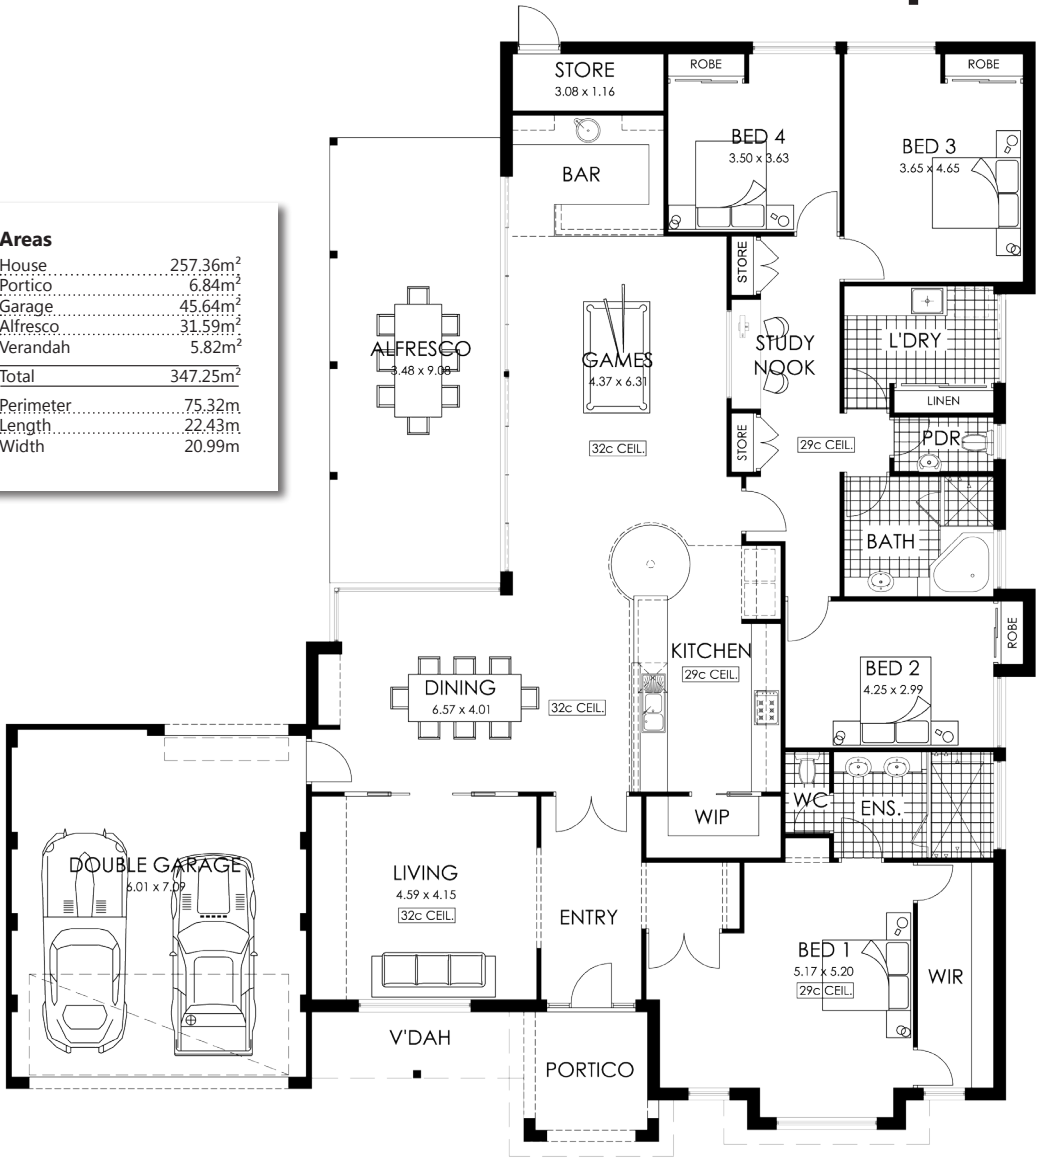

The Eclipse

Areas

House	257.36m ²
Portico	6.84m ²
Garage	45.64m ²
Alfresco	31.59m ²
Verandah	5.82m ²
Total	347.25m²
Perimeter	75.32m
Length	22.43m
Width	20.99m

Rural Retreat Range